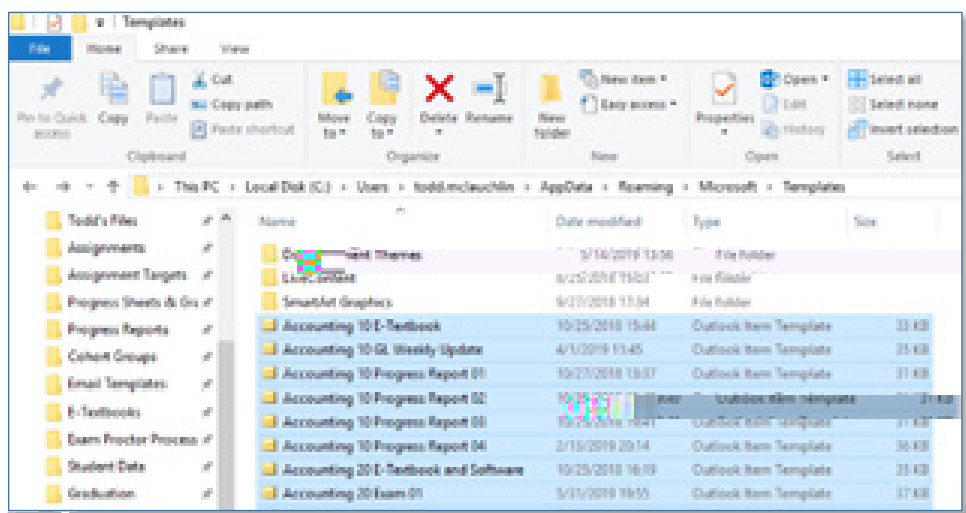

# EVMS TECH INTEGRATION: BACK UP AND RESTORE OFFICE TEMPLATES

How to back up Office templates

Open File Explorer

Enter:

%appdata%\Microsoft\Templates\

CTRL+A

CTRL+C

CTRL+V