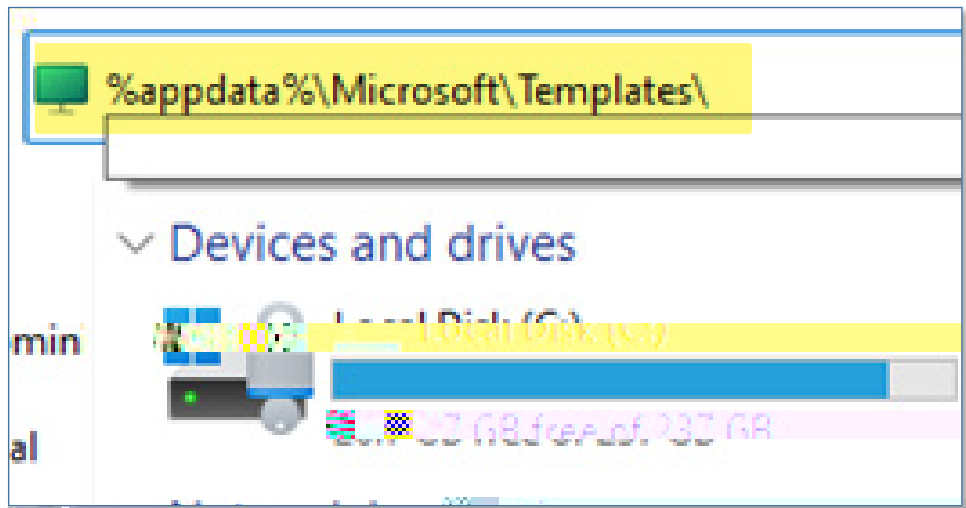

# EVMS TECH INTEGRATION: BACK UP AND RESTORE OFFICE TEMPLATES

How to back up Office templates

Open File Explorer

Enter:

%appdata%\Microsoft\Templates\

CTRL+A

CTRL+C

CTRL+V